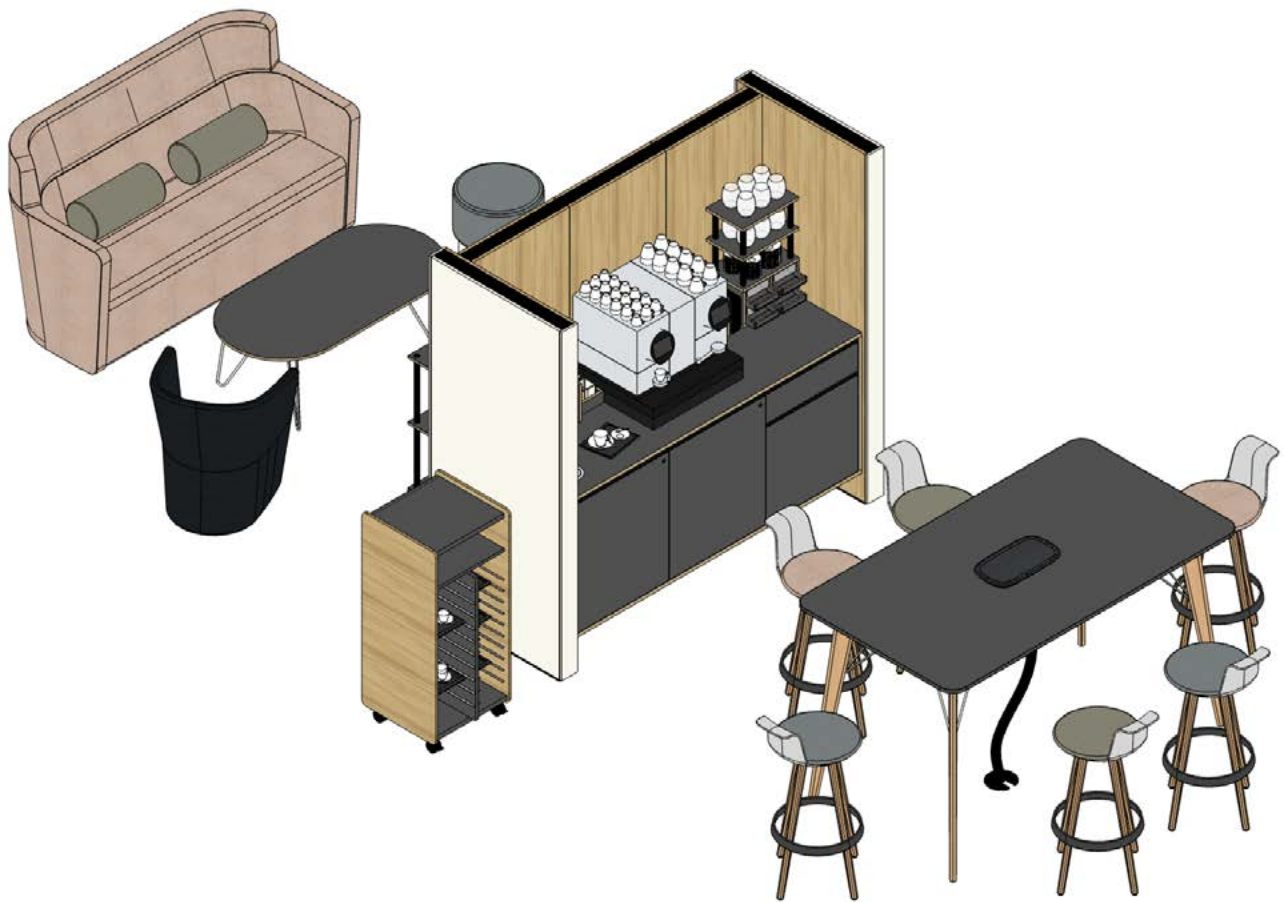

COFFEE NOOXS

Zones for “collaboration and interaction” are ideal for informal meetings and productive exchanges. In particular, a well thought-out area for coffee breaks that is complemented with attractive and welcoming furnishings creates new opportunities to engage in conversation. Coffee NOOXS promotes exactly this type of environment by offering an optimal way to integrate a coffee machine into the office setting. Complete with a power connector and water tank, Coffee NOOXS can be used as a free-standing

element without requiring any construction to install it. This makes it easy to relocate it without much effort whenever needed. The attractive ‘single front’ design conceals a refrigerator and other support functions inside the body of the Coffee NOOXS. Cups and glasses find a stylish home in the open shelving, while any used tableware can be hidden away and stored in the matching mobile caddy. The integrated widescreen monitor can be used for important messages and news, or to communicate brand values.

Inspiration #01

- Coffee NOOXS High
- Area 50,94 m²
- CO coco in combination with Fenix black

INSPIRATIONS

Inspiration #02

- Coffee NOOXS High
- Area 46,03 m²
- CO coco in combination with MW white

INSPIRATIONS

Inspiration #03

- Coffee NOOXS High
- Area 19,44 m²
- CO coco in combination with MS slate

INSPIRATIONS

Inspiration #04

- Coffee NOOXS Low
- Area 22,58 m²
- CO coco in combination with MS slate