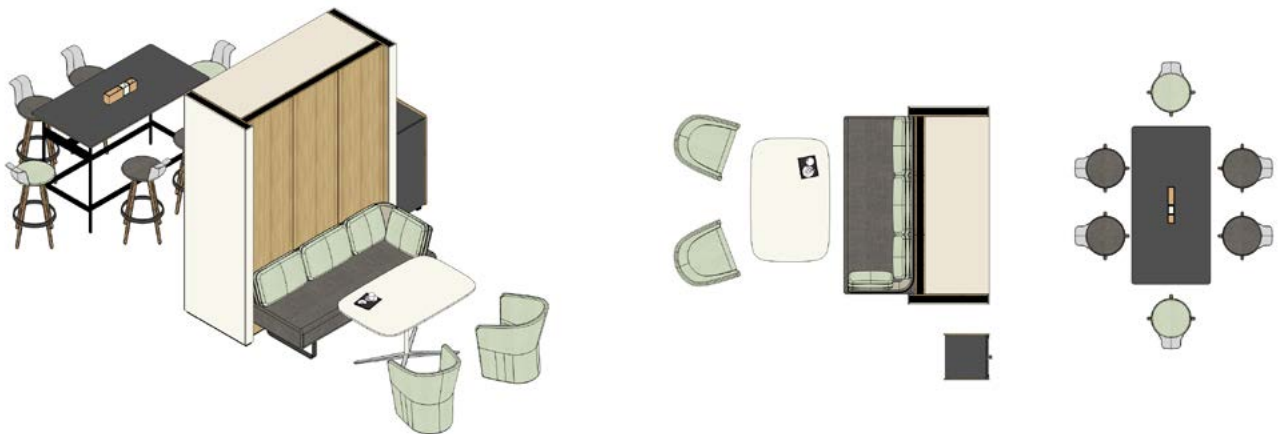

Inspiration #01

- Coffee NOOXS High
- Area 50,94 m²
- CO coco in combination with Fenix black

INSPIRATIONS

Inspiration #02

- Coffee NOOXS High
- Area 46,03 m²
- CO coco in combination with MW white

INSPIRATIONS

Inspiration #03

- Coffee NOOXS High
- Area 19,44 m²
- CO coco in combination with MS slate

INSPIRATIONS

Inspiration #04

- Coffee NOOXS Low
- Area 22,58 m²
- CO coco in combination with MS slate