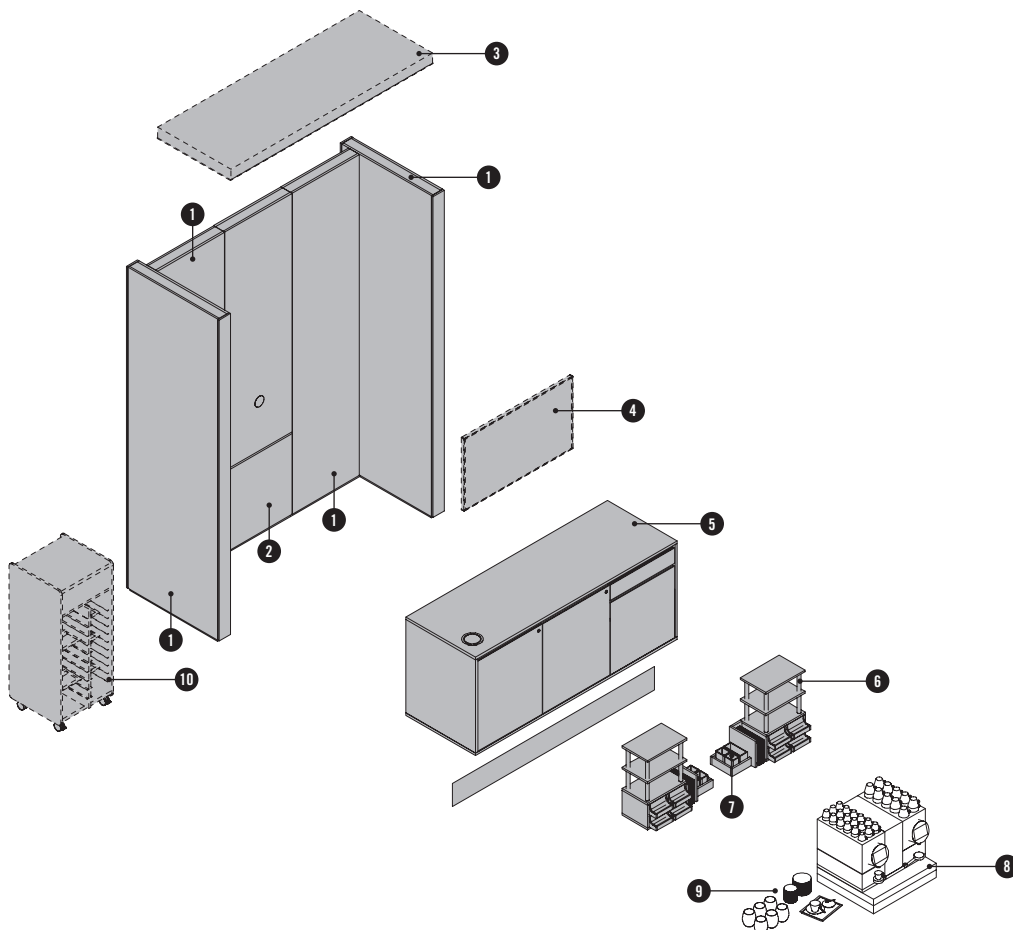

* Not supplied by Bene. Must be purchased from Nespresso or another manufacturer.