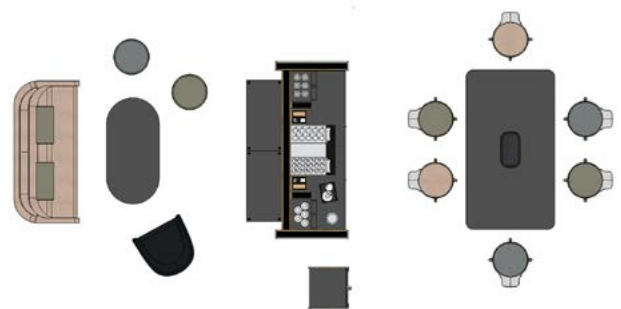

Inspiration #01

- Coffee NOOXS High
- Area 50,94 m²
- CO coco in combination with Fenix black

INSPIRATIONS

Inspiration #02

- Coffee NOOXS High
- Area 46,03 m²
- CO coco in combination with MW white

INSPIRATIONS

Inspiration #03

- Coffee NOOXS High
- Area 19,44 m²
- CO coco in combination with MS slate

INSPIRATIONS

Inspiration #04

- Coffee NOOXS Low
- Area 22,58 m²
- CO coco in combination with MS slate