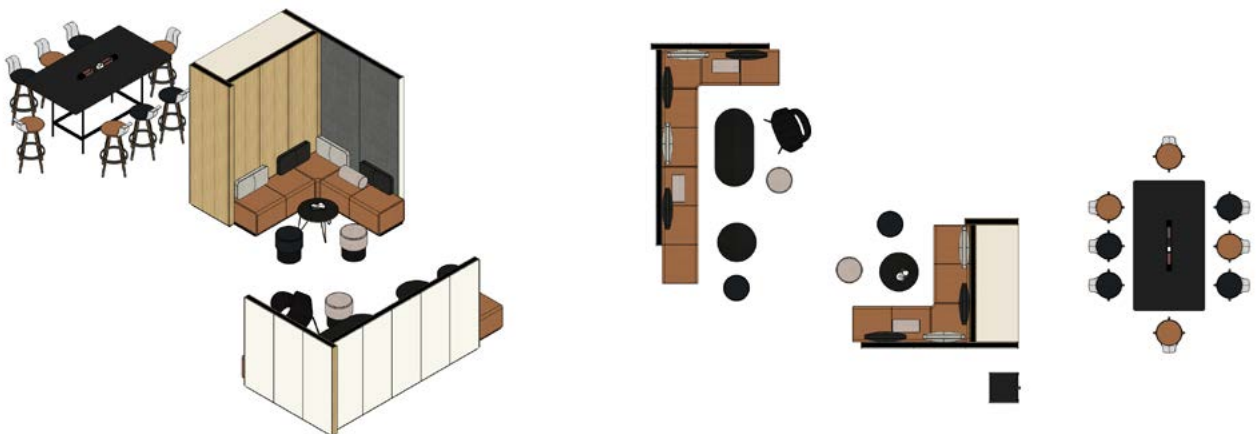

INSPIRATIONS

Inspiration #01

- Coffee NOOXS High
- Area 50,94 m²
- CO coco in combination with Fenix black