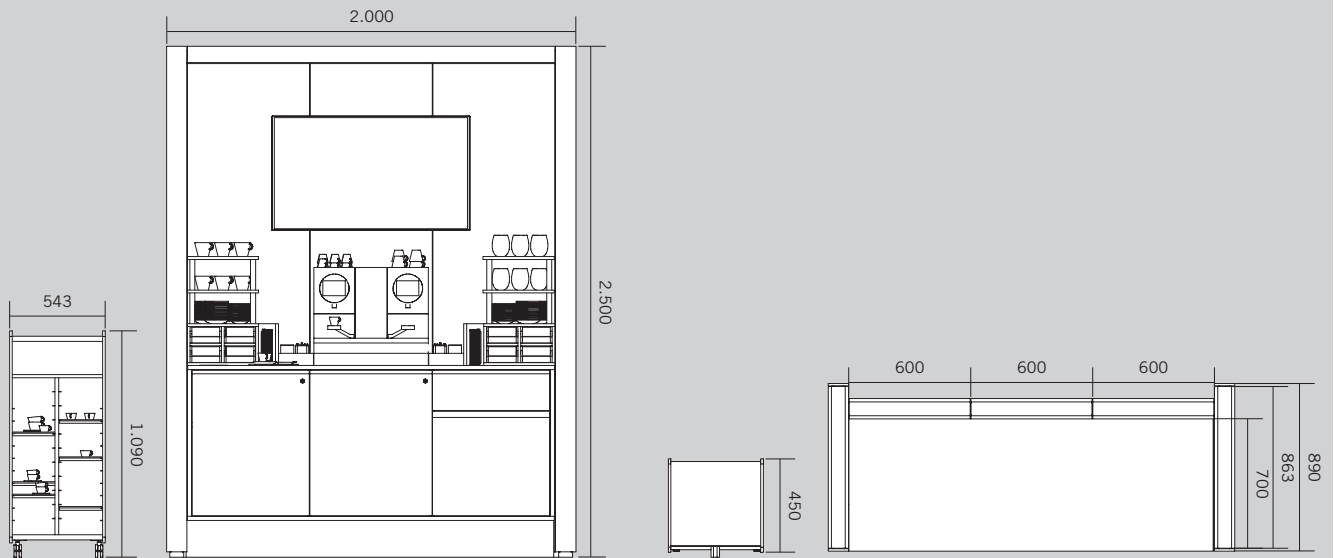

- ❶ **NOOXS wall element**
Find further information in the NOOXS product data sheet.
- ❷ **NOOXS technical element**
with cable outlet and joint in the height 655 mm for cabling and on-site supply line
- ❸ **Ceiling with integrated LED lights** (optional)
- ❹ **Display 48 inches** (optional)
- ❺ **Carcass**
with drawers, waste bin, optional with refrigerator
- ❻ **Shelf**
with drawers for coffee tabs
- ❼ **STUDIO Toolbox**
- ❽ **Coffee machine**
Recommendation: Nespresso Momento/Aquila *
- ❾ **Accessories**
trays, coffee cups*, spoons* and glasses*
- ❿ **Caddy** (optional)

* Not supplied by Bene. Must be purchased from Nespresso or another manufacturer.

OVERVIEW & DIMENSIONS

COFFEE NOOXS HIGH

COFFEE NOOXS LOW

The NOOXS heights are recommended values. The body has fixed dimensions.