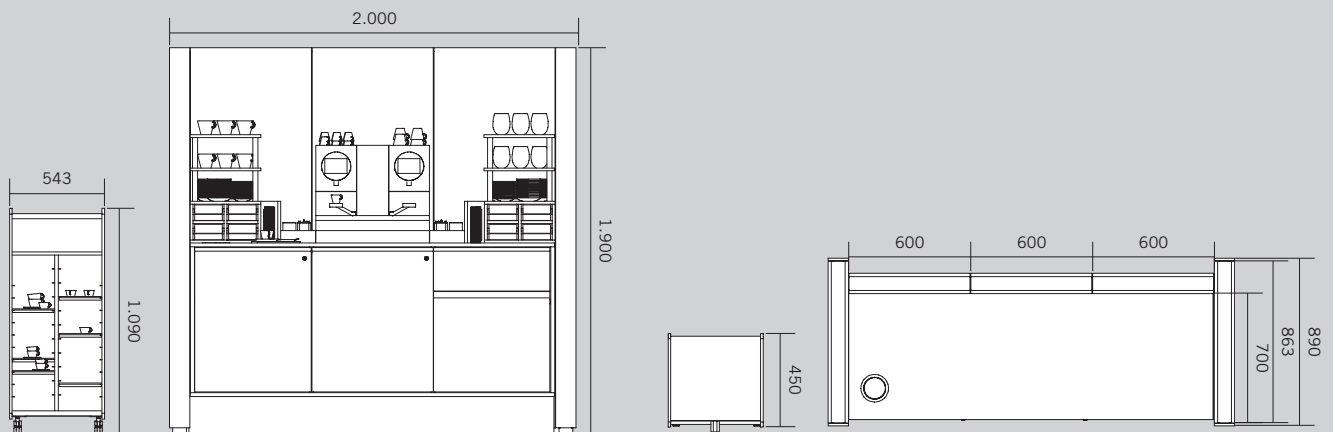

- ❶ **NOOXS wall element**
Find further information in the NOOXS product data sheet.
- ❷ **NOOXS technical element**
with cable outlet and joint in the height 655 mm for cabling and on-site supply line
- ❸ **Ceiling with integrated LED lights** (optional)
- ❹ **Display 48 inches** (optional)
- ❺ **Carcass**
with drawers, waste bin, optional with refrigerator
- ❻ **Shelf**
with drawers for coffee tabs
- ❼ **STUDIO Toolbox**
- ❽ **Coffee machine**
Recommendation: Nespresso Momento/Aquila *
- ❾ **Accessories**
trays, coffee cups*, spoons* and glasses*
- ❿ **Caddy** (optional)

* Not supplied by Bene. Must be purchased from Nespresso or another manufacturer.

OVERVIEW & DIMENSIONS

COFFEE NOOXS HIGH

COFFEE NOOXS LOW

The NOOXS heights are recommended values. The body has fixed dimensions.