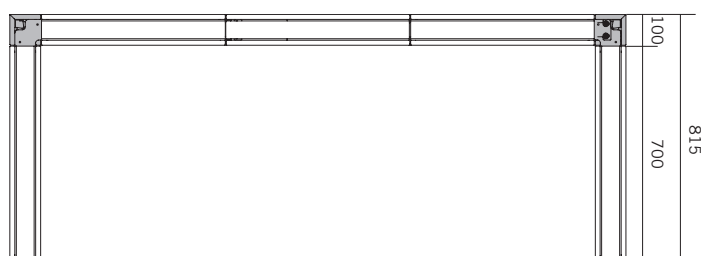

OPTION - NOOXS CORNER