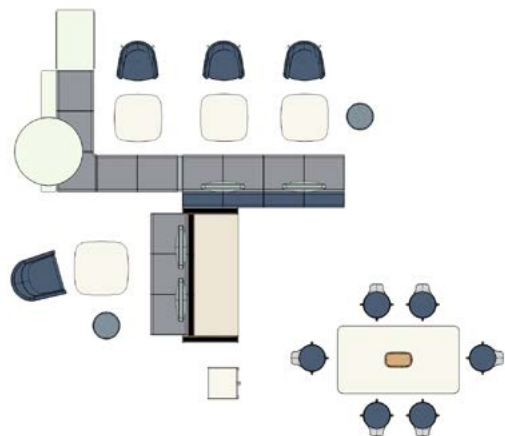

INSPIRATIONS

Inspiration #02

- Coffee NOOXS High
- Area 46,03 m²
- CO coco in combination with MW white