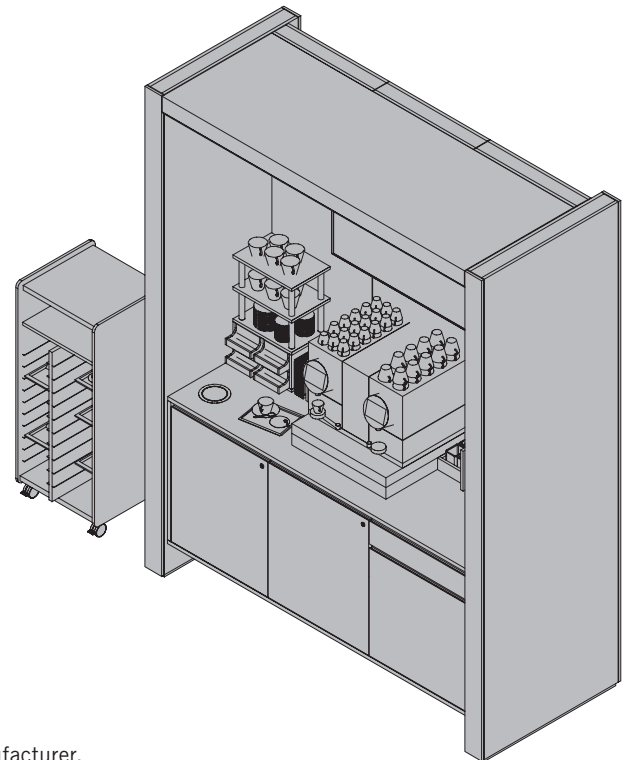

COFFEE NOOXS

Zones for “collaboration and interaction” are ideal for informal meetings and productive exchanges. In particular, a well thought-out area for coffee breaks that is complemented with attractive and welcoming furnishings creates new opportunities to engage in conversation. Coffee NOOXS promotes exactly this type of environment by offering an optimal way to integrate a coffee machine into the office setting. Complete with a power connector and water tank, Coffee NOOXS can be used as a free-standing

element without requiring any construction to install it. This makes it easy to relocate it without much effort whenever needed. The attractive ‘single front’ design conceals a refrigerator and other support functions inside the body of the Coffee NOOXS. Cups and glasses find a stylish home in the open shelving, while any used tableware can be hidden away and stored in the matching mobile caddy. The integrated widescreen monitor can be used for important messages and news, or to communicate brand values.

- ❶ **NOOXS wall element**
Find further information in the NOOXS product data sheet.
- ❷ **NOOXS technical element**
with cable outlet and joint in the height 655 mm for cabling and on-site supply line
- ❸ **Ceiling with integrated LED lights** (optional)
- ❹ **Display 48 inches** (optional)
- ❺ **Carcass**
with drawers, waste bin, optional with refrigerator
- ❻ **Shelf**
with drawers for coffee tabs
- ❼ **STUDIO Toolbox**
- ❽ **Coffee machine**
Recommendation: Nespresso Momento/Aquila *
- ❾ **Accessories**
trays, coffee cups*, spoons* and glasses*
- ❿ **Caddy** (optional)