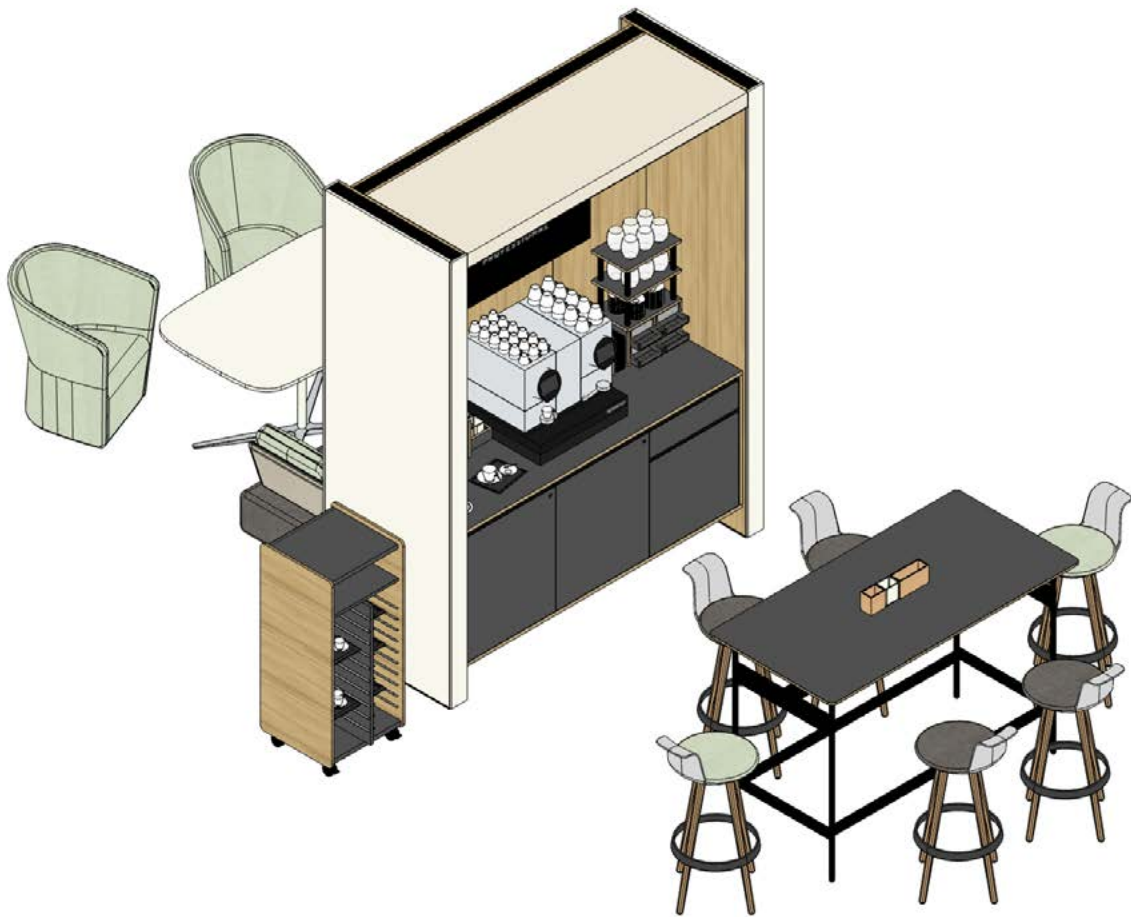

COFFEE NOOXS

Zones for “collaboration and interaction” are ideal for informal meetings and productive exchanges. In particular, a well thought-out area for coffee breaks that is complemented with attractive and welcoming furnishings creates new opportunities to engage in conversation. Coffee NOOXS promotes exactly this type of environment by offering an optimal way to integrate a coffee machine into the office setting. Complete with a power connector and water tank, Coffee NOOXS can be used as a free-standing

element without requiring any construction to install it. This makes it easy to relocate it without much effort whenever needed. The attractive ‘single front’ design conceals a refrigerator and other support functions inside the body of the Coffee NOOXS. Cups and glasses find a stylish home in the open shelving, while any used tableware can be hidden away and stored in the matching mobile caddy. The integrated widescreen monitor can be used for important messages and news, or to communicate brand values.

Inspiration #01

- Coffee NOOXS High
- Area 50,94 m²
- CO coco in combination with Fenix black

INSPIRATIONS

Inspiration #02

- Coffee NOOXS High
- Area 46,03 m²
- CO coco in combination with MW white

INSPIRATIONS

Inspiration #03

- Coffee NOOXS High
- Area 19,44 m²
- CO coco in combination with MS slate

INSPIRATIONS

Inspiration #04

- Coffee NOOXS Low
- Area 22,58 m²
- CO coco in combination with MS slate